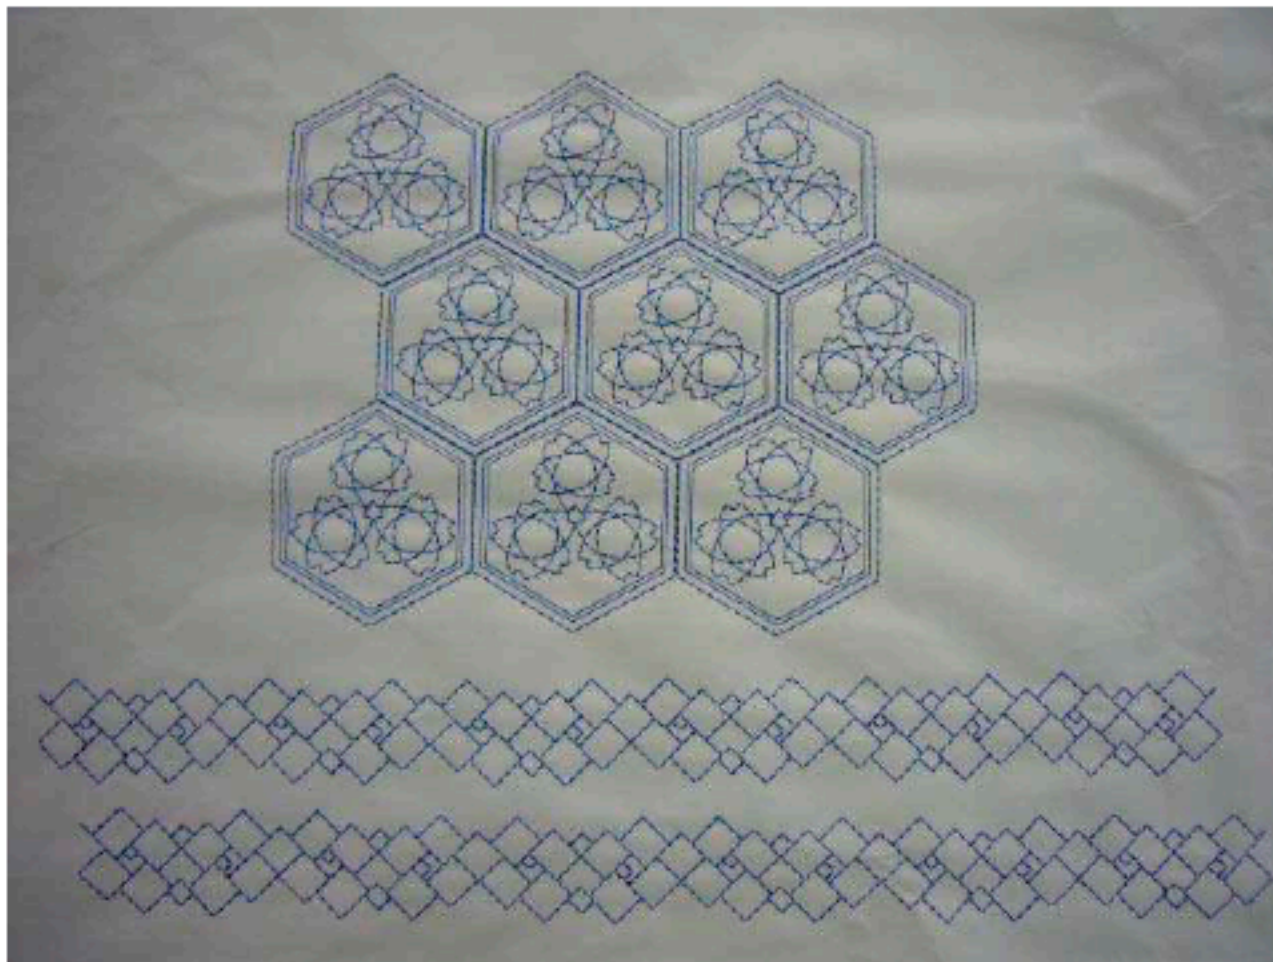

Innov-is I

UGK3

Key features

- Pattern connection by camera
- Border frame 300 x 100
- 10 embroidery designs

Includes Unique Connection Software

Once again, the camera comes to the rescue.

By scanning your design into your machine you can now accurately position continuous design so accurately that the edges of each pattern are perfectly joined.

10 Embroidery Patterns

Border Frame 300 x 100

The 300 x 100mm frame is a real WOW feature for embroidery addicts

Innov-is I

UGK Overview

NV1 UGK Overview

Innov-is I

NV1UGK1